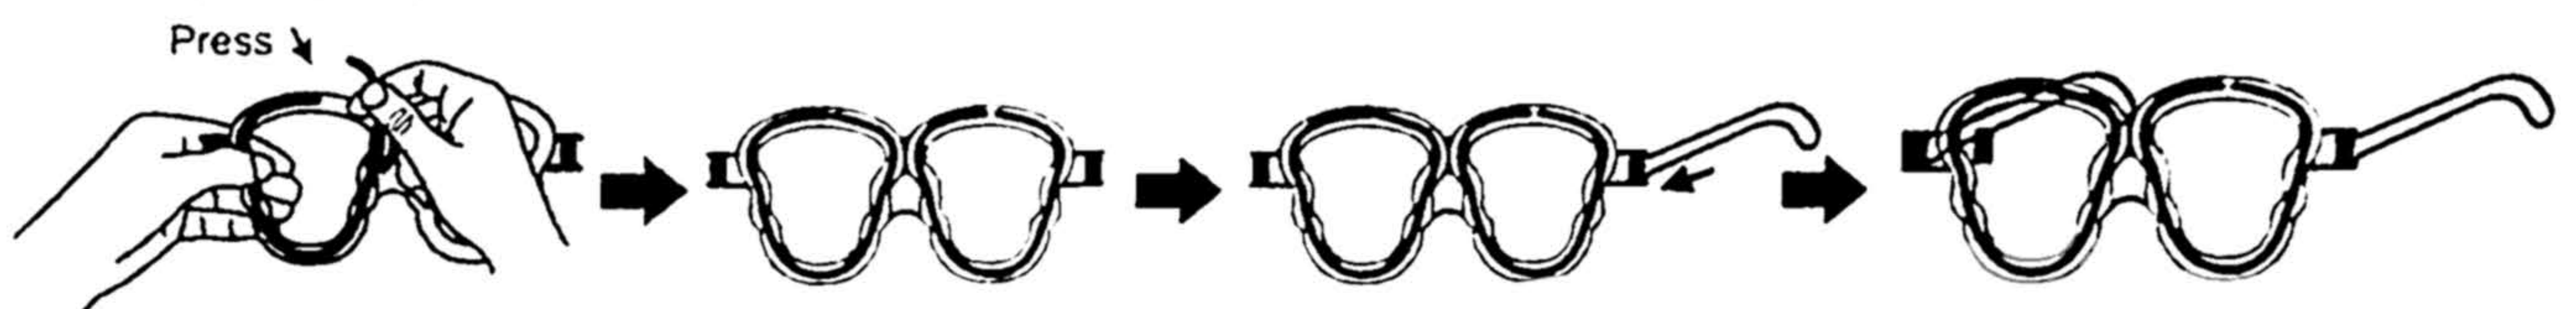

Party Set Parts Assembly Instructions:

1 Glasses Kit

2 15x150mm Glow Stick

3 Tri-Bracelet

4 Glow Flower

5 Butterfly Bracelet

6 Skull Glasses Kit

7 Heart Glasses Kit