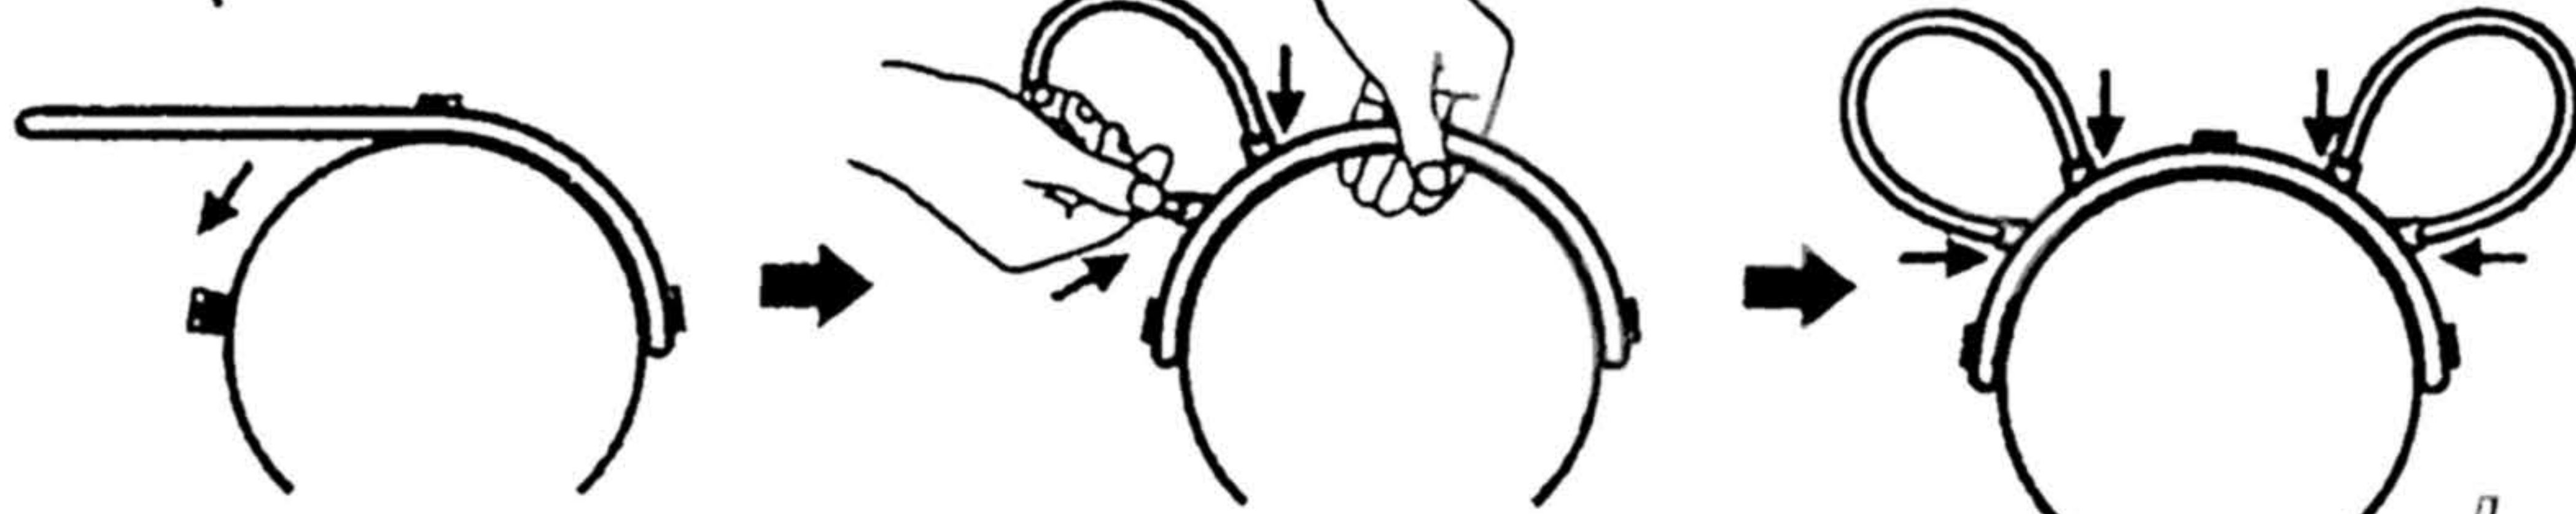

Party Set Parts Assembly Instructions:

1 Glasses Kit

2 15x150mm Glow Stick

3 Tri-Bracelet

4 Glow Flower

5 Butterfly Bracelet

6 Skull Glasses Kit

7 Heart Glasses Kit

8 Apple Glasses Kit

9 Hairpin

10 Glow Party Ball