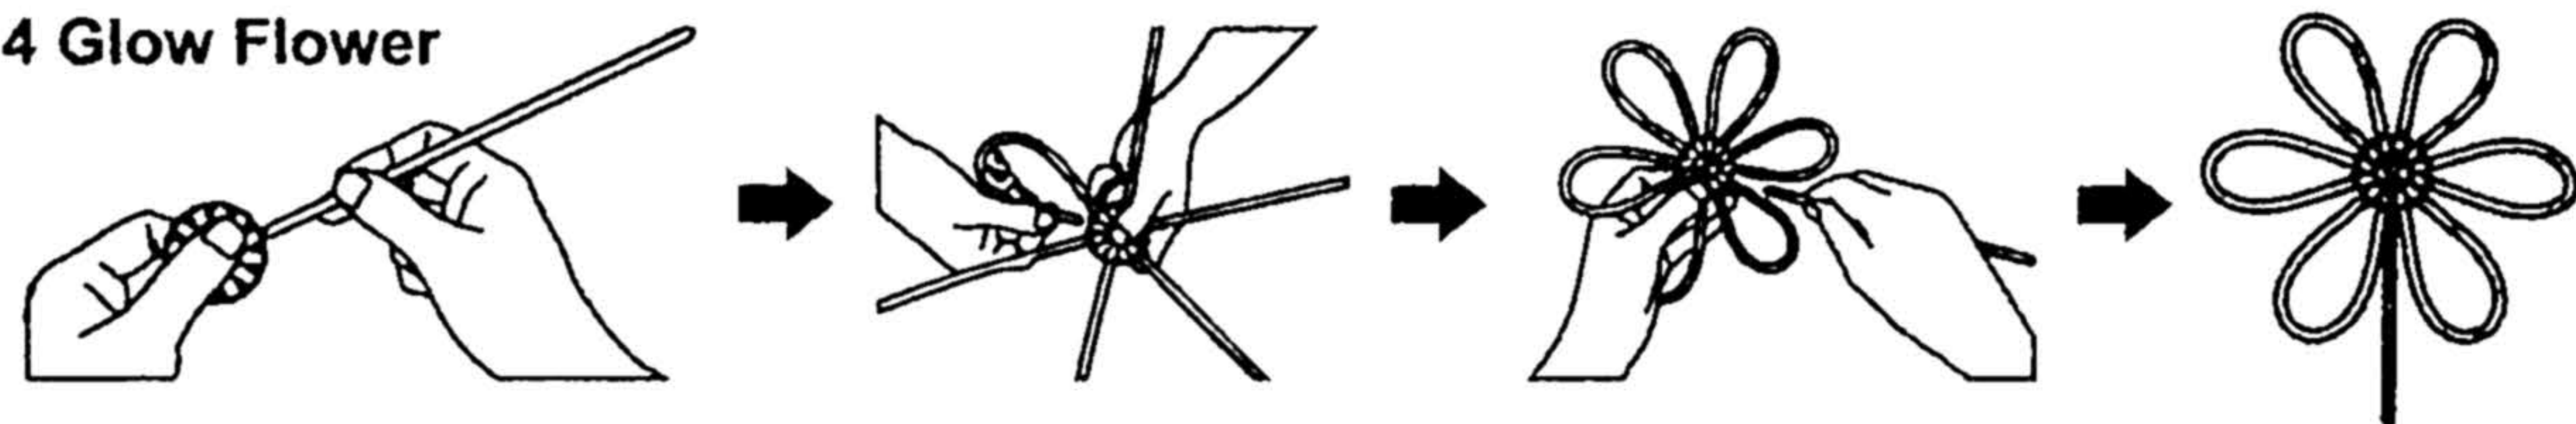

Party Set Parts Assembly Instructions:

1 Glasses Kit

2 15x150mm Glow Stick

3 Tri-Bracelet

4 Glow Flower

5 Butterfly Bracelet

6 Skull Glasses Kit

7 Heart Glasses Kit